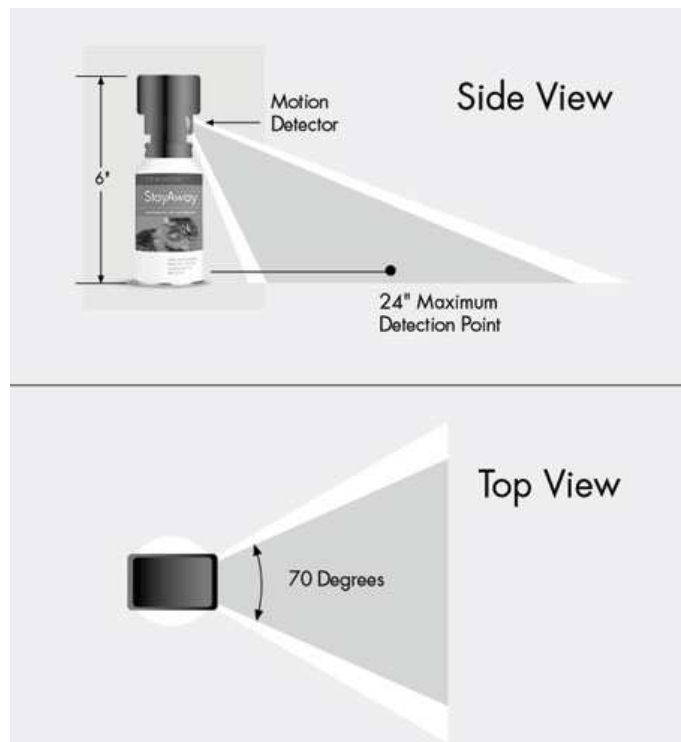

To set up the StayAway, simply place the unit in the area you want to protect, (for example kitchen counters, potted plants, etc.). Turn on the sound/spray, and wait a few seconds for the motion detector to stabilize. The StayAway is now set to go.

For the first few days, use the combined sound/spray mode. When the motion detector detects a cat's movement, it will first respond with a sound, followed by the spray of air.

After a few encounters with the StayAway, most cats will decide that the sound is enough to warn them from off-limit areas.

Specifications

The StayAway automatic pet deterrent is constructed of durable, high-quality materials, and has been designed to provide many years of reliable service.

- A five-position motion sensor detects motion up to one meter away.
- Requires four AAA batteries.
- Each replaceable can of compressed air holds over 200 sprays.
- Detection and spray angles can be adjusted individually.
- Two different modes of operation: sound with spray and sound only.